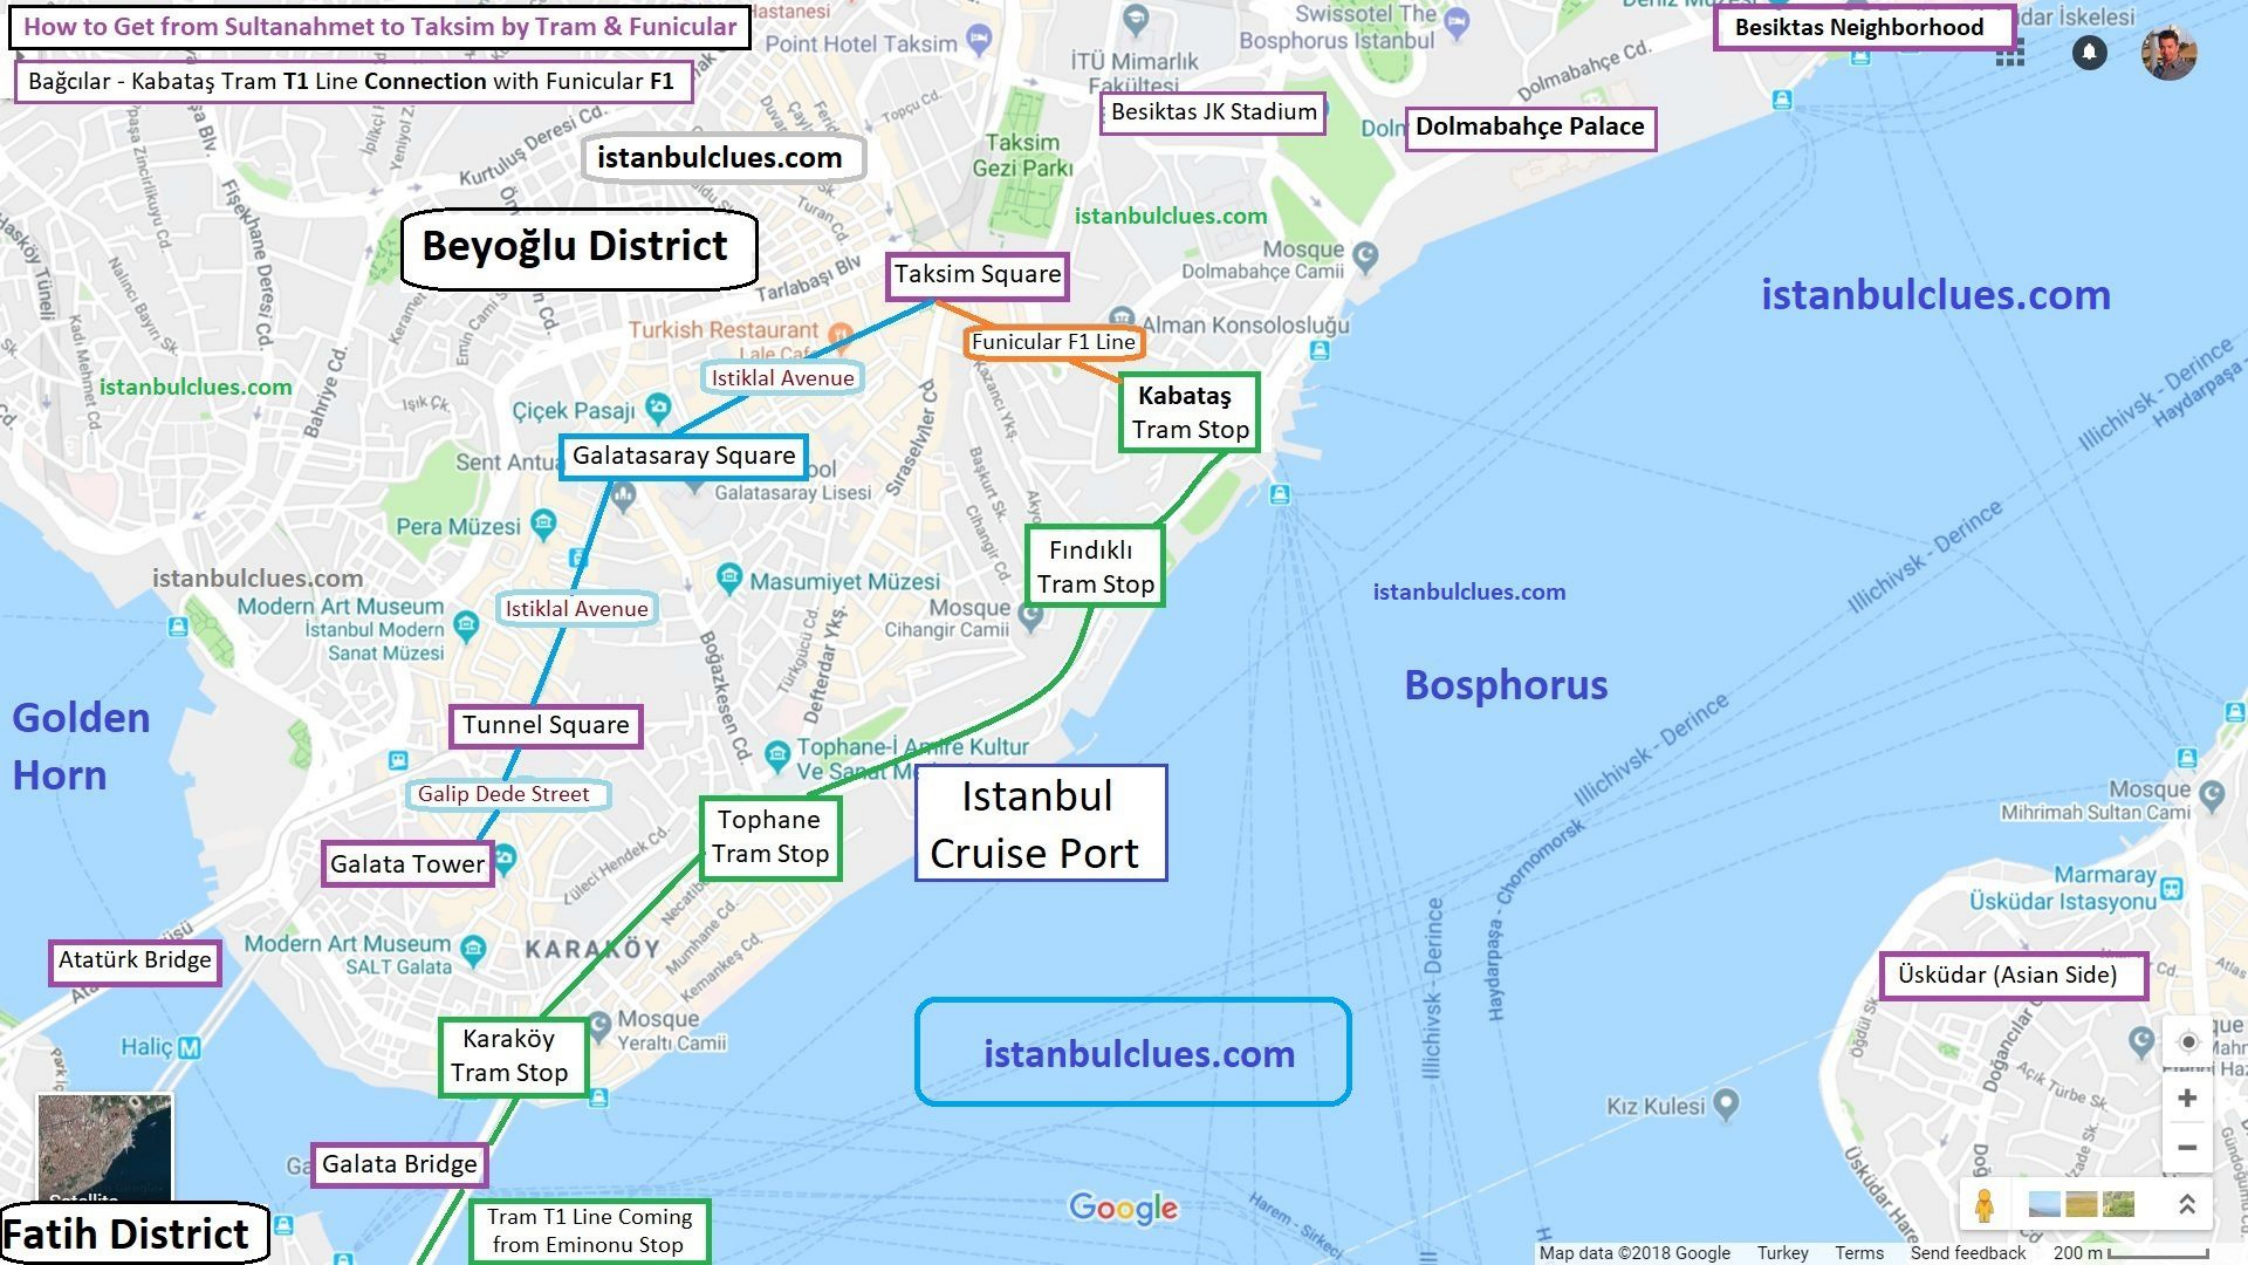

How to Get from Sultanahmet to Taksim by Tram & Funicular

Bağcılar - Kabataş Tram T1 Line Connection with Funicular F1

istanbulclues.com

Beyoğlu District

Taksim Square

Besiktas JK Stadium

Dolmabahçe Palace

Besiktas Neighborhood

Funicular F1 Line

Kabataş Tram Stop

Galatasaray Square

Fındıklı Tram Stop

Istiklal Avenue

Tunnel Square

Istanbul Cruise Port

Tophane Tram Stop

Galata Tower

Karaköy Tram Stop

istanbulclues.com

Galata Bridge

Tram T1 Line Coming from Eminonu Stop

Fatih District