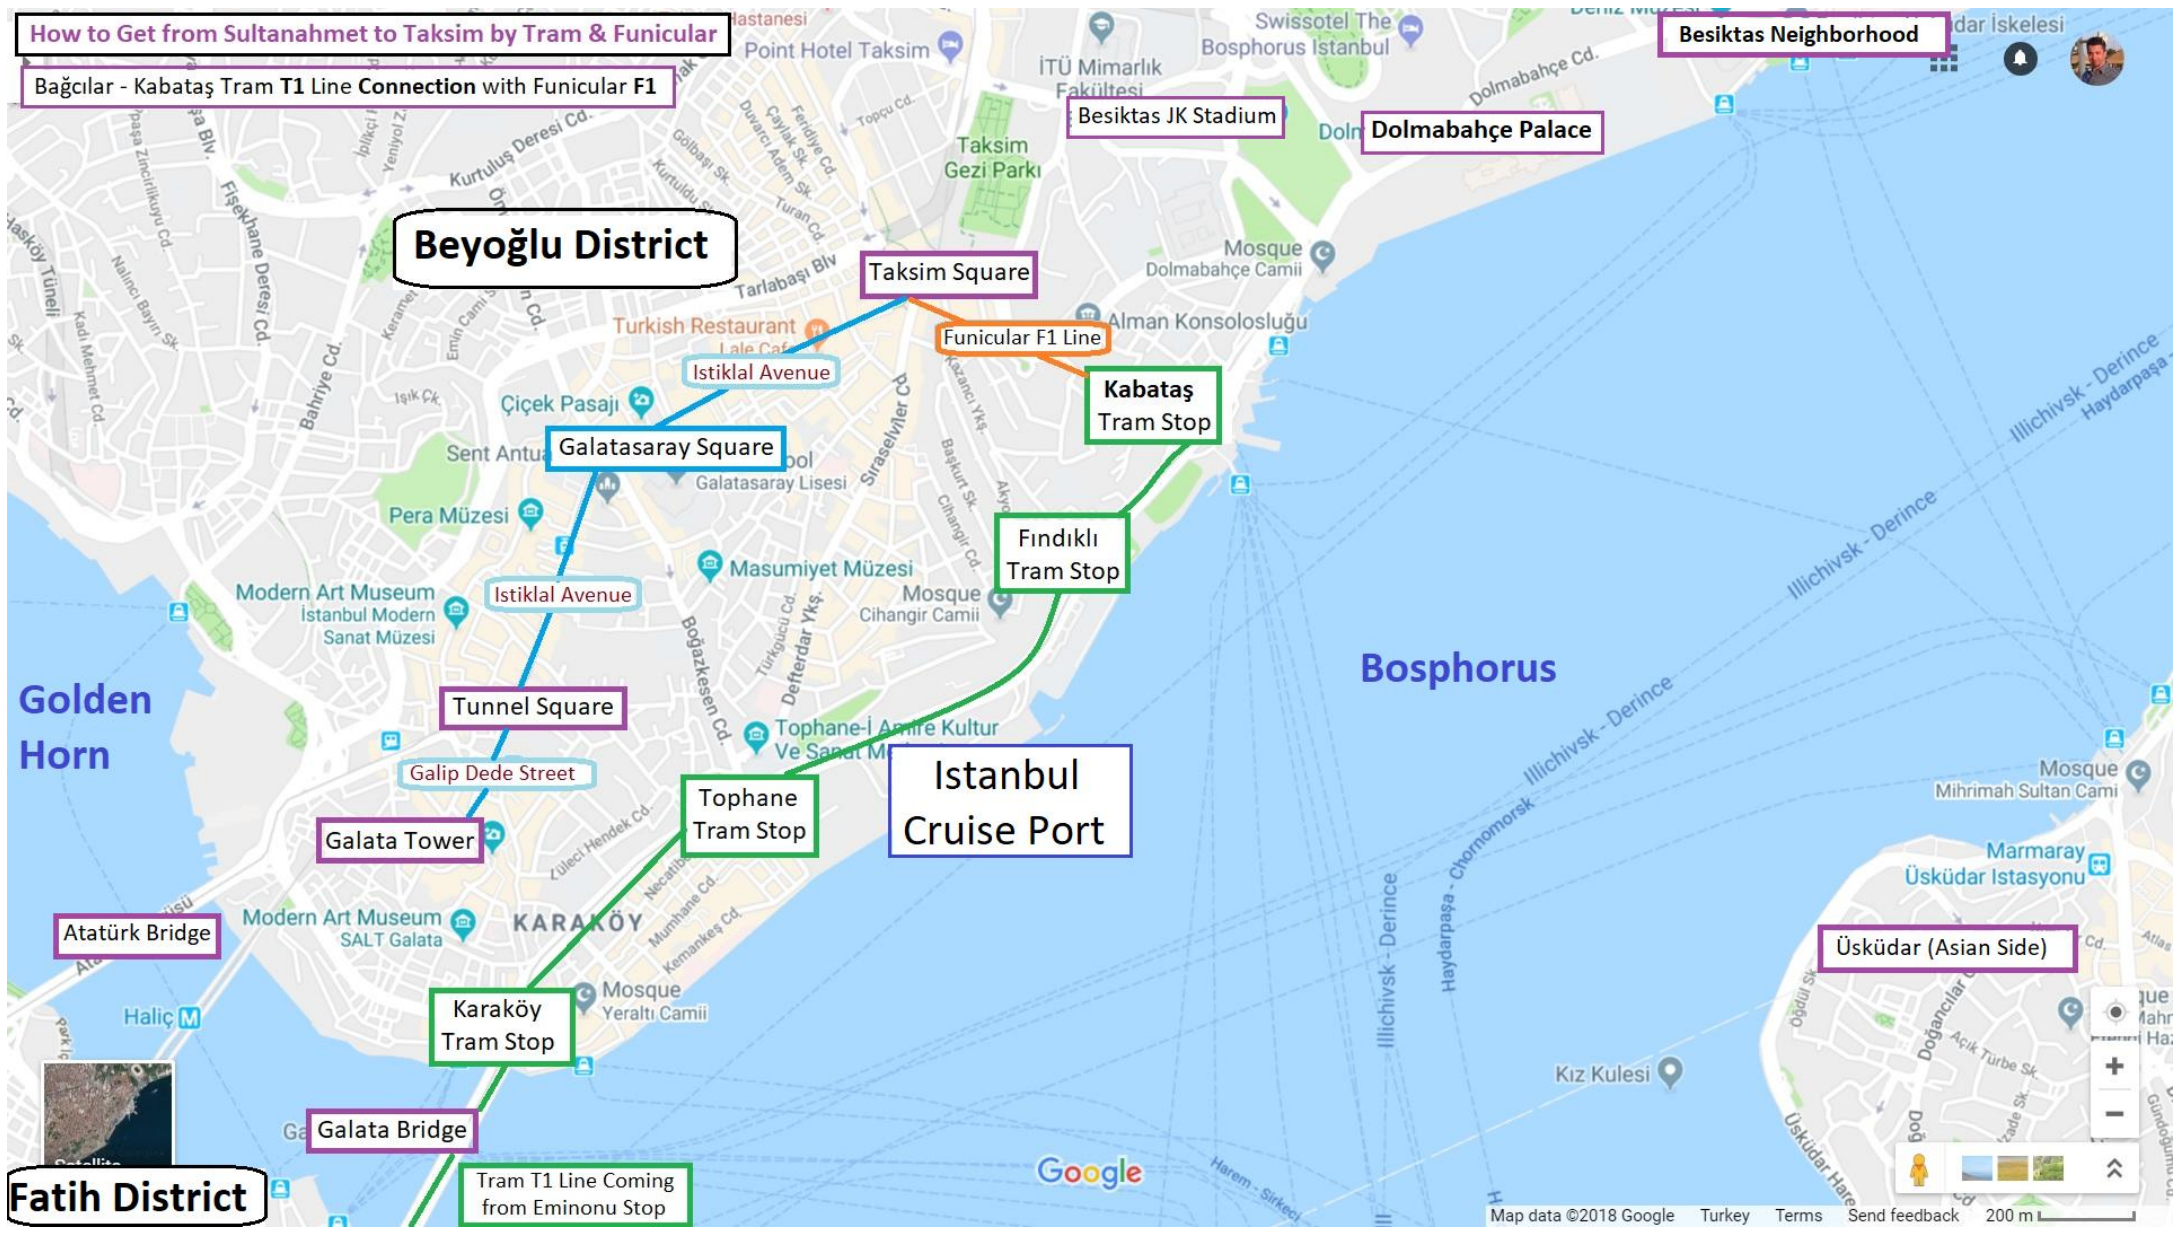

How to Get from Sultanahmet to Taksim by Tram & Funicular

Bağcılar - Kabataş Tram T1 Line Connection with Funicular F1

Beyoğlu District

Taksim Square

Besiktas Neighborhood

Besiktas JK Stadium

Dolmabahçe Palace

Funicular F1 Line

Kabataş Tram Stop

Fındıklı Tram Stop

Istanbul Cruise Port

Tophane Tram Stop

Tunnel Square

Galatasaray Square

Galata Tower

Galip Dede Street

Karaköy Tram Stop

Galata Bridge

Tram T1 Line Coming from Eminonu Stop

Fatih District

Üsküdar (Asian Side)